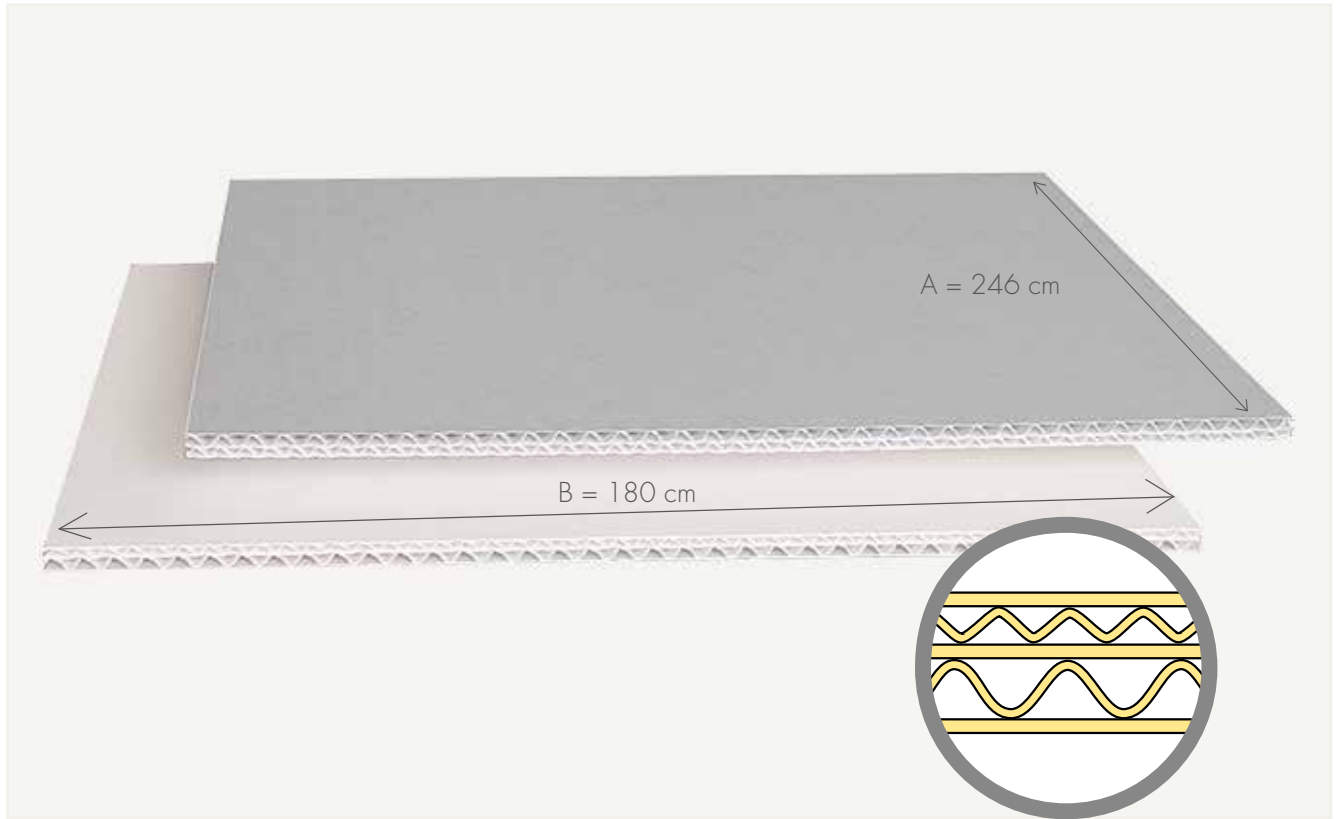

Flute direction of the corrugated board

BC 6.4 mm

Corrugated board BC 6.4 mm – short grain «SG»

Item 03141807

Top ply light grey ; base natural white

«Dimension A» defines the flute length

«Dimension B» defines the cut-off length

Syntax A x B cm = 246 x 180 cm

The syntax is also applicable for the paper grain direction.

All the five plies of paper are cut short grain.

Further information like our "Quality Guarantee", certificates of independent testing institutions and information pertaining to application methods, handling and instructions are also stated on our website klug-conservation.com.