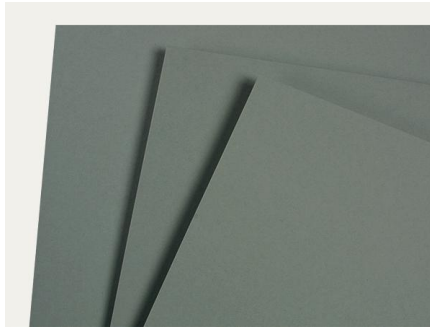

## Technical data sheet

Archival board 047 – grey-blue (single ply 330 gsm)

### Specifications:

A grey-blue, solid colour (dyed throughout) board with a specially treated top surface, dirt-resistant, erasable and rub-proof (dry wiping). Excellent grooving/creasing characteristics due to high long-fibre content.